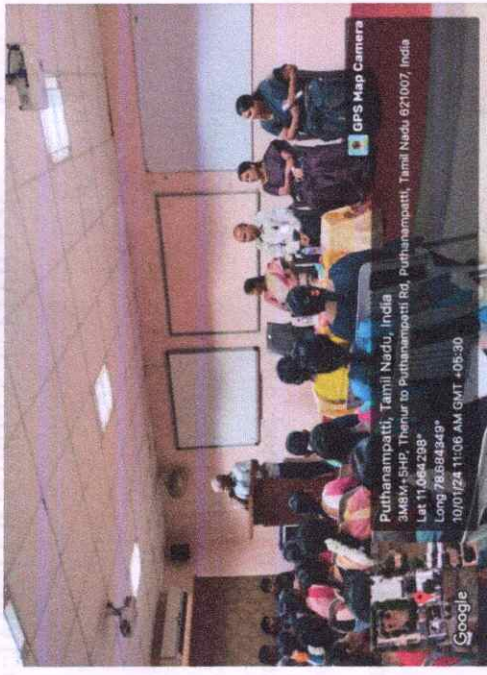

Date: 10.01.2024

Venue: ICT HALL-1, NEHRU MEMORIAL COLLEGE

Objective:

The seminar on Artificial Intelligence (AI) and its applications aimed to provide a comprehensive overview of AI technology, its various applications across industries, and insights into its future potential. The resource person, Dr. K. Kanagalakshmi, Associate Professor, Department of Computer Application, SRM University, Trichy shared expertise and knowledge in this field to enlighten the audience.

an insightful overview of AI fundamentals, delving into its diverse applications across industries. Her expertise shone as she elucidated AI's role in healthcare, finance, retail, automotive, and agriculture, showcasing its transformative potential in each sector. The session didn't merely focus on the technical aspects; it also delved into the ethical implications of AI, shedding light on its societal impact and the need for responsible development. Attendees were left with a heightened understanding of AI's breadth, depth, and the critical considerations it demands in today's evolving landscape. Dr. Kanagalakshmi's engaging discourse and expertise paved the way for a thought-provoking discussion, leaving a lasting impression on the audience, eager to explore further the possibilities AI holds for our future. Students were enjoyed with the AI tools demonstration such as ChatGPT, Slidego, 10web and text to image converter etc.,.